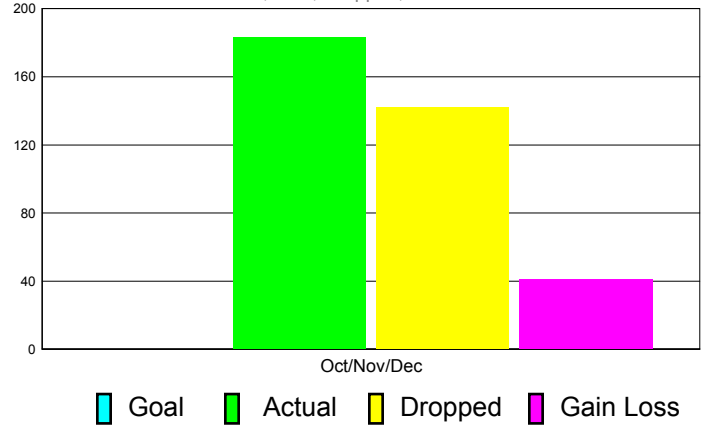

Membership Results 2011-2012

Goal, New, Dropped, Gain/Loss